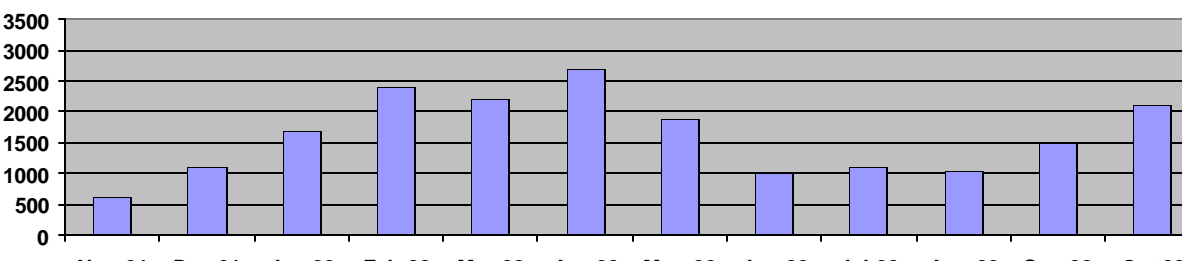

Monthly Hits

Bars indicate the approximate number of hits garnered during the month preceding the tenth of the listed month.
 Last Updated 10 March, 2007 (DHG)

Figure 1g: Year Seven (October 10, 2006- October 10, 2007):

Figure 1f: Year Six (October 10, 2005- October 10, 2006):

Figure 1e: Year Five (October 10, 2004- October 10, 2005):

Figure 1d: Year Four (October 10, 2003- October 10, 2004):

Figure 1c: Year Three (October 10, 2002- October 10, 2003):

Figure 1b: Year Two (October 10, 2001- October 10, 2002):

Figure 1a: Year One (October 10, 2000- October 10, 2001):