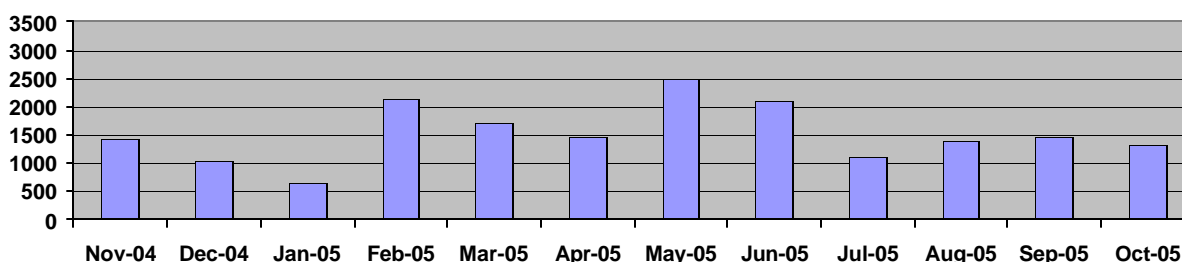

Monthly Hits

Bars indicate the approximate number of hits garnered during the month preceding the tenth of the listed month.
 Last Updated 10 March, 2007 (DHG)

Figure 1g: Year Seven (October 10, 2006- October 10, 2007):

Figure 1f: Year Six (October 10, 2005- October 10, 2006):

Figure 1e: Year Five (October 10, 2004- October 10, 2005):

Figure 1d: Year Four (October 10, 2003- October 10, 2004):

Figure 1c: Year Three (October 10, 2002- October 10, 2003):

Figure 1b: Year Two (October 10, 2001- October 10, 2002):

Figure 1a: Year One (October 10, 2000- October 10, 2001):