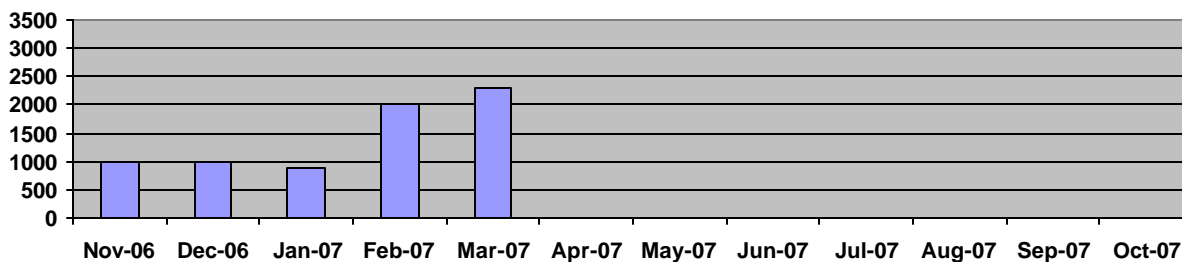

Monthly Hits

Bars indicate the approximate number of hits garnered during the month preceding the tenth of the listed month.
 Last Updated 10 March, 2007 (DHG)

Figure 1g: Year Seven (October 10, 2006- October 10, 2007):

Figure 1f: Year Six (October 10, 2005- October 10, 2006):

Figure 1e: Year Five (October 10, 2004- October 10, 2005):

Figure 1d: Year Four (October 10, 2003- October 10, 2004):

Figure 1c: Year Three (October 10, 2002- October 10, 2003):