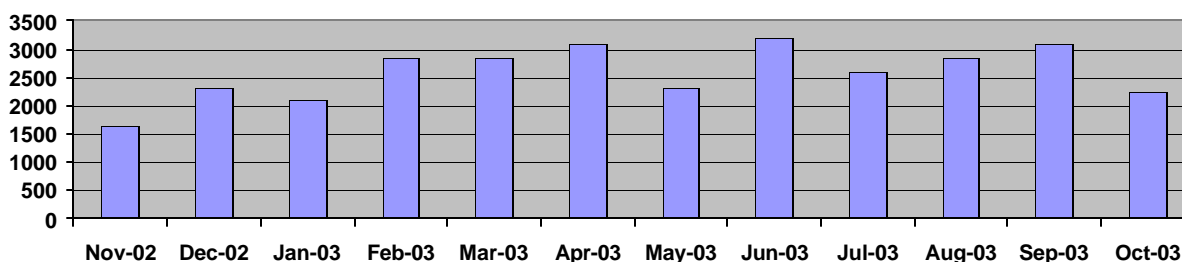

Monthly Hits

Bars indicate the approximate number of hits garnered during the month preceding the tenth of the listed month.
 Last Updated 10 March, 2007 (DHG)

Figure 1g: Year Seven (October 10, 2006- October 10, 2007):

Figure 1f: Year Six (October 10, 2005- October 10, 2006):

Figure 1e: Year Five (October 10, 2004- October 10, 2005):

Figure 1d: Year Four (October 10, 2003- October 10, 2004):

Figure 1c: Year Three (October 10, 2002- October 10, 2003):

Figure 1b: Year Two (October 10, 2001- October 10, 2002):

Figure 1a: Year One (October 10, 2000- October 10, 2001):