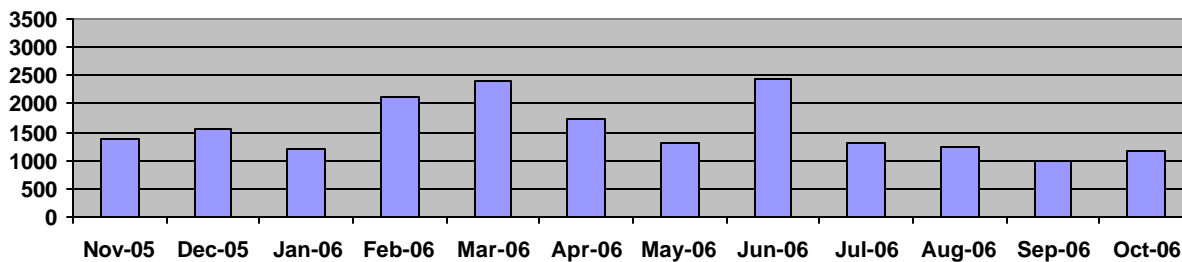

Monthly Hits

Bars indicate the approximate number of hits garnered during the month preceding the tenth of the listed month.
 Last Updated 10 March, 2007 (DHG)

Figure 1g: Year Seven (October 10, 2006- October 10, 2007):

Figure 1f: Year Six (October 10, 2005- October 10, 2006):

Figure 1e: Year Five (October 10, 2004- October 10, 2005):

Figure 1d: Year Four (October 10, 2003- October 10, 2004):

Figure 1c: Year Three (October 10, 2002- October 10, 2003):

Figure 1b: Year Two (October 10, 2001- October 10, 2002):

Figure 1a: Year One (October 10, 2000- October 10, 2001):