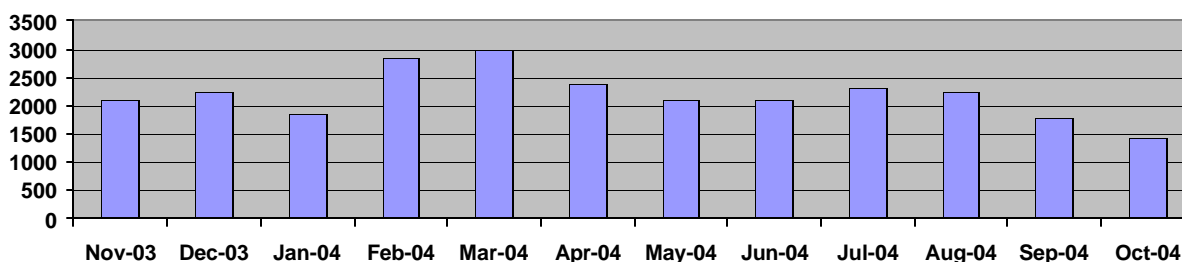

Monthly Hits

Bars indicate the approximate number of hits garnered during the month preceding the tenth of the listed month.
 Last Updated 10 March, 2007 (DHG)

Figure 1g: Year Seven (October 10, 2006- October 10, 2007):

Figure 1f: Year Six (October 10, 2005- October 10, 2006):

Figure 1e: Year Five (October 10, 2004- October 10, 2005):

Figure 1d: Year Four (October 10, 2003- October 10, 2004):

Figure 1c: Year Three (October 10, 2002- October 10, 2003):

Figure 1b: Year Two (October 10, 2001- October 10, 2002):

Figure 1a: Year One (October 10, 2000- October 10, 2001):