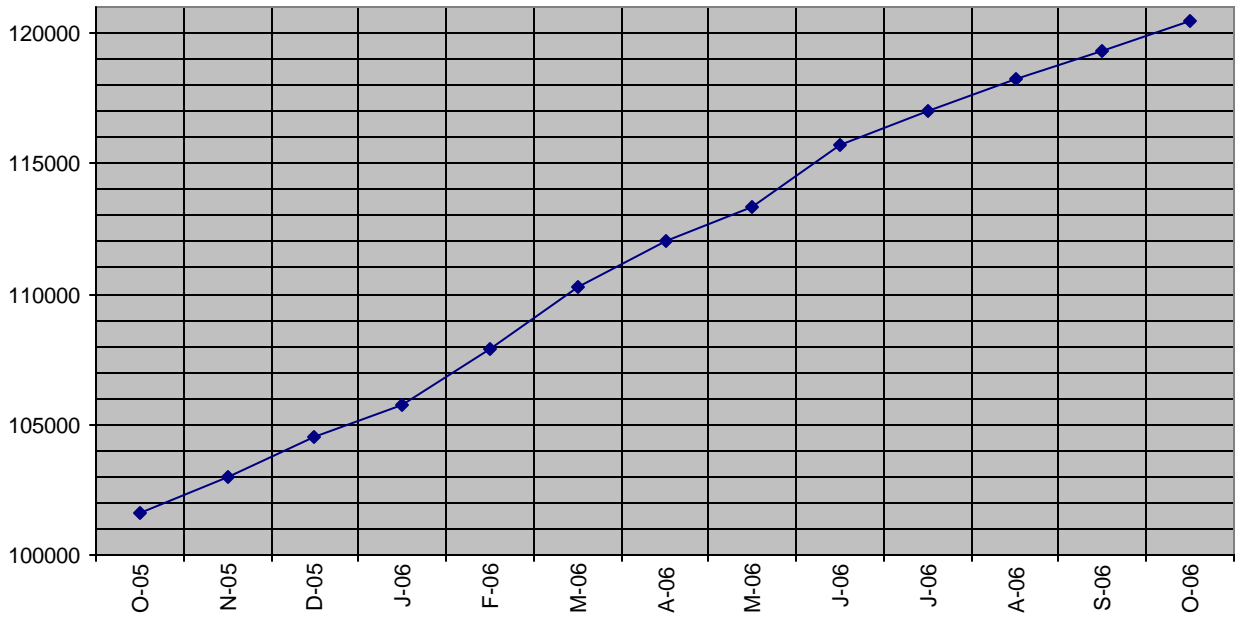

Total Hits

Marks indicate the total number of hits garnered by the tenth of the listed month.
Last Updated 10 March, 2007 (DHG)

Figure 3g: Annual Overview:

Figure 3f: Year Seven (October 10, 2006-October 10, 2007):

Figure 3e: Year Six (October 10, 2005-October 10, 2006):

Figure 3d: Year Five (October 10, 2004-October 10, 2005):

Figure 3c: Year Four (October 10, 2003-October 10, 2004):

Figure 3b: Year Three (October 10, 2002-October 10, 2003):

Figure 3a: Years One and Two (October 10, 2000-October 10, 2002):