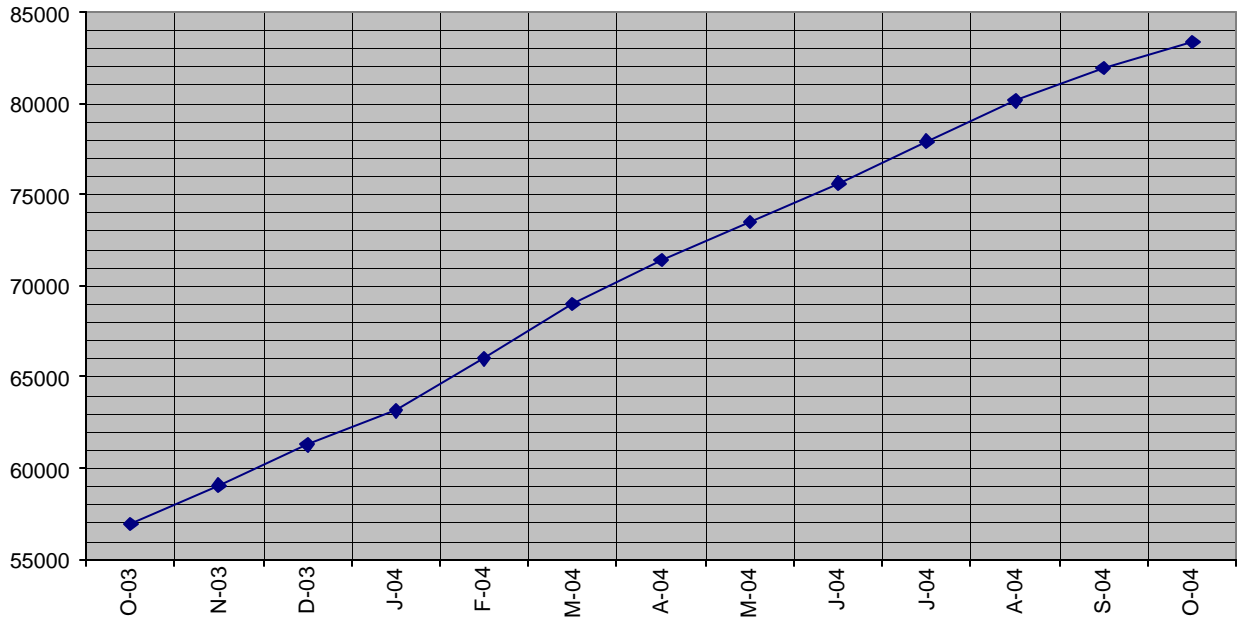

Total Hits

Marks indicate the total number of hits garnered by the tenth of the listed month.
Last Updated 10 March, 2007 (DHG)

Figure 3g: Annual Overview:

Figure 3f: Year Seven (October 10, 2006-October 10, 2007):

Figure 3e: Year Six (October 10, 2005-October 10, 2006):

Figure 3d: Year Five (October 10, 2004-October 10, 2005):

Figure 3c: Year Four (October 10, 2003-October 10, 2004):

Figure 3b: Year Three (October 10, 2002-October 10, 2003):

Figure 3a: Years One and Two (October 10, 2000-October 10, 2002):