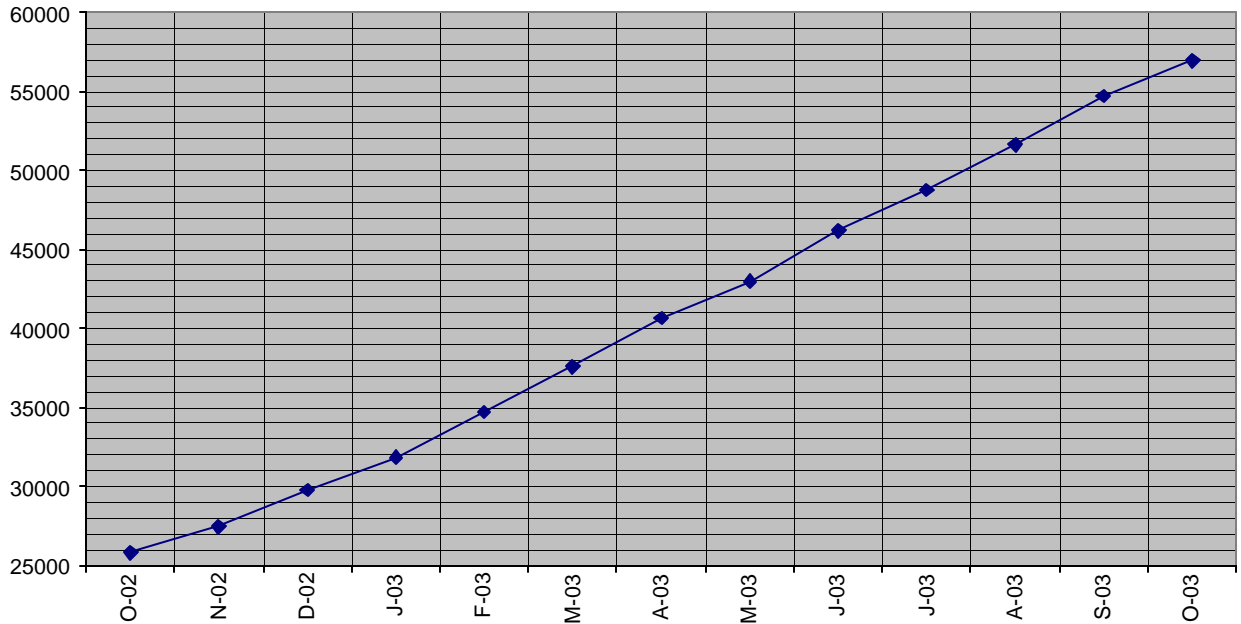

Total Hits

Marks indicate the total number of hits garnered by the tenth of the listed month.
Last Updated 10 March, 2007 (DHG)

Figure 3g: Annual Overview:

Figure 3f: Year Seven (October 10, 2006-October 10, 2007):

Figure 3e: Year Six (October 10, 2005-October 10, 2006):

Figure 3d: Year Five (October 10, 2004-October 10, 2005):

Figure 3c: Year Four (October 10, 2003-October 10, 2004):

Figure 3b: Year Three (October 10, 2002-October 10, 2003):

Figure 3a: Years One and Two (October 10, 2000-October 10, 2002):