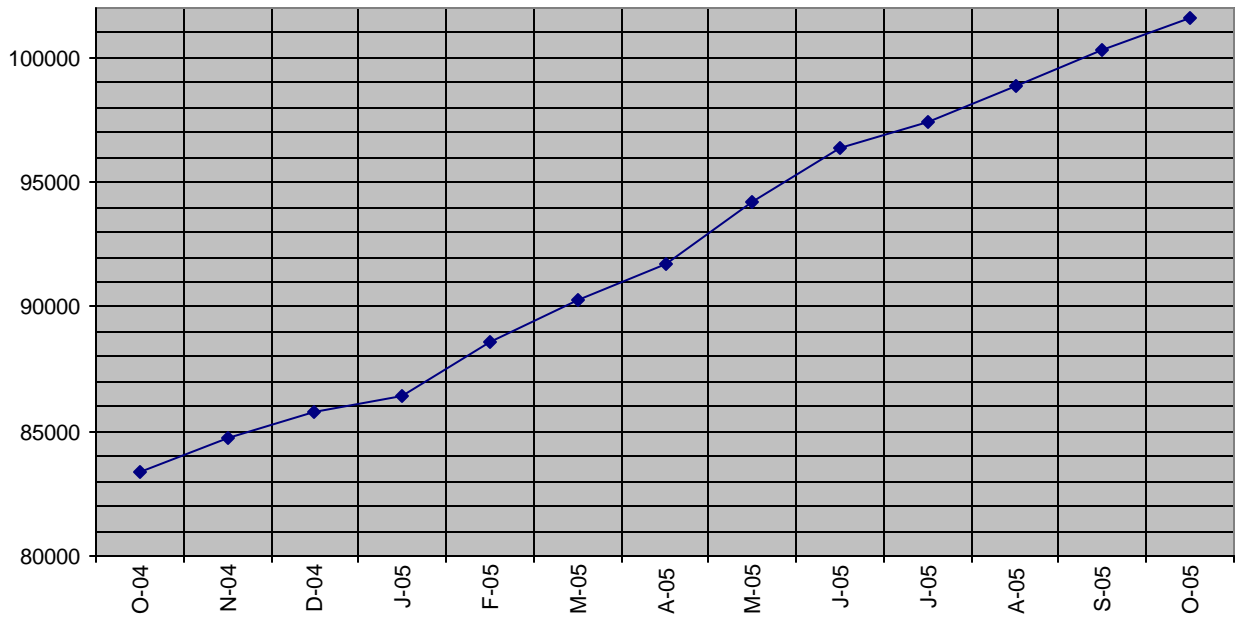

Total Hits

Marks indicate the total number of hits garnered by the tenth of the listed month.
Last Updated 10 March, 2007 (DHG)

Figure 3g: Annual Overview:

Figure 3f: Year Seven (October 10, 2006-October 10, 2007):

Figure 3e: Year Six (October 10, 2005-October 10, 2006):

Figure 3d: Year Five (October 10, 2004-October 10, 2005):

Figure 3c: Year Four (October 10, 2003-October 10, 2004):

Figure 3b: Year Three (October 10, 2002-October 10, 2003):

Figure 3a: Years One and Two (October 10, 2000-October 10, 2002):